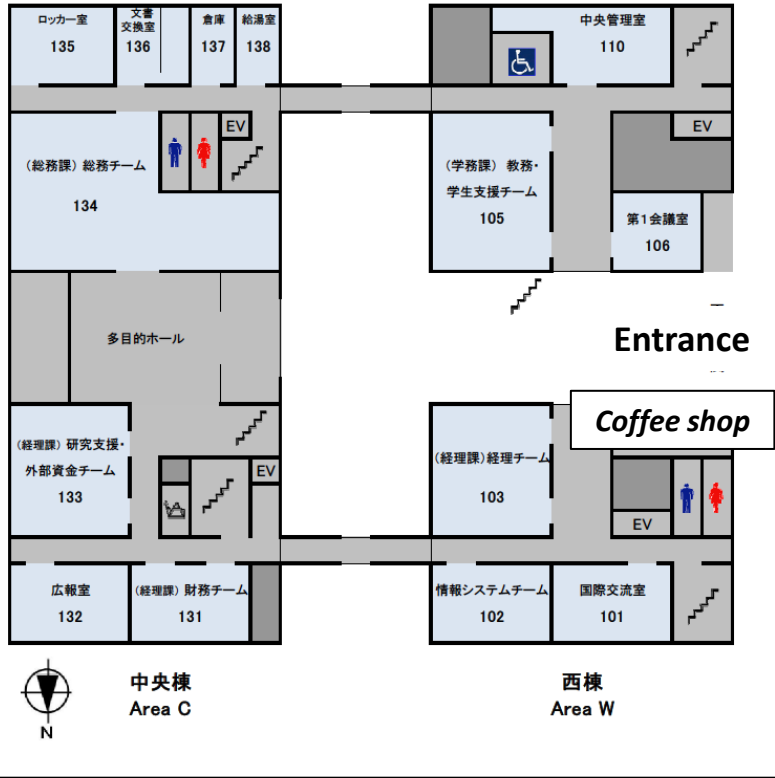

【 EDLT TOKYO Venue 】

■ Address

The secretariat section, Department of Physics, Graduate School of Science, The University of Tokyo Faculty of Science

Faculty of Science Bldg.1

2F, room 206

1F

2F