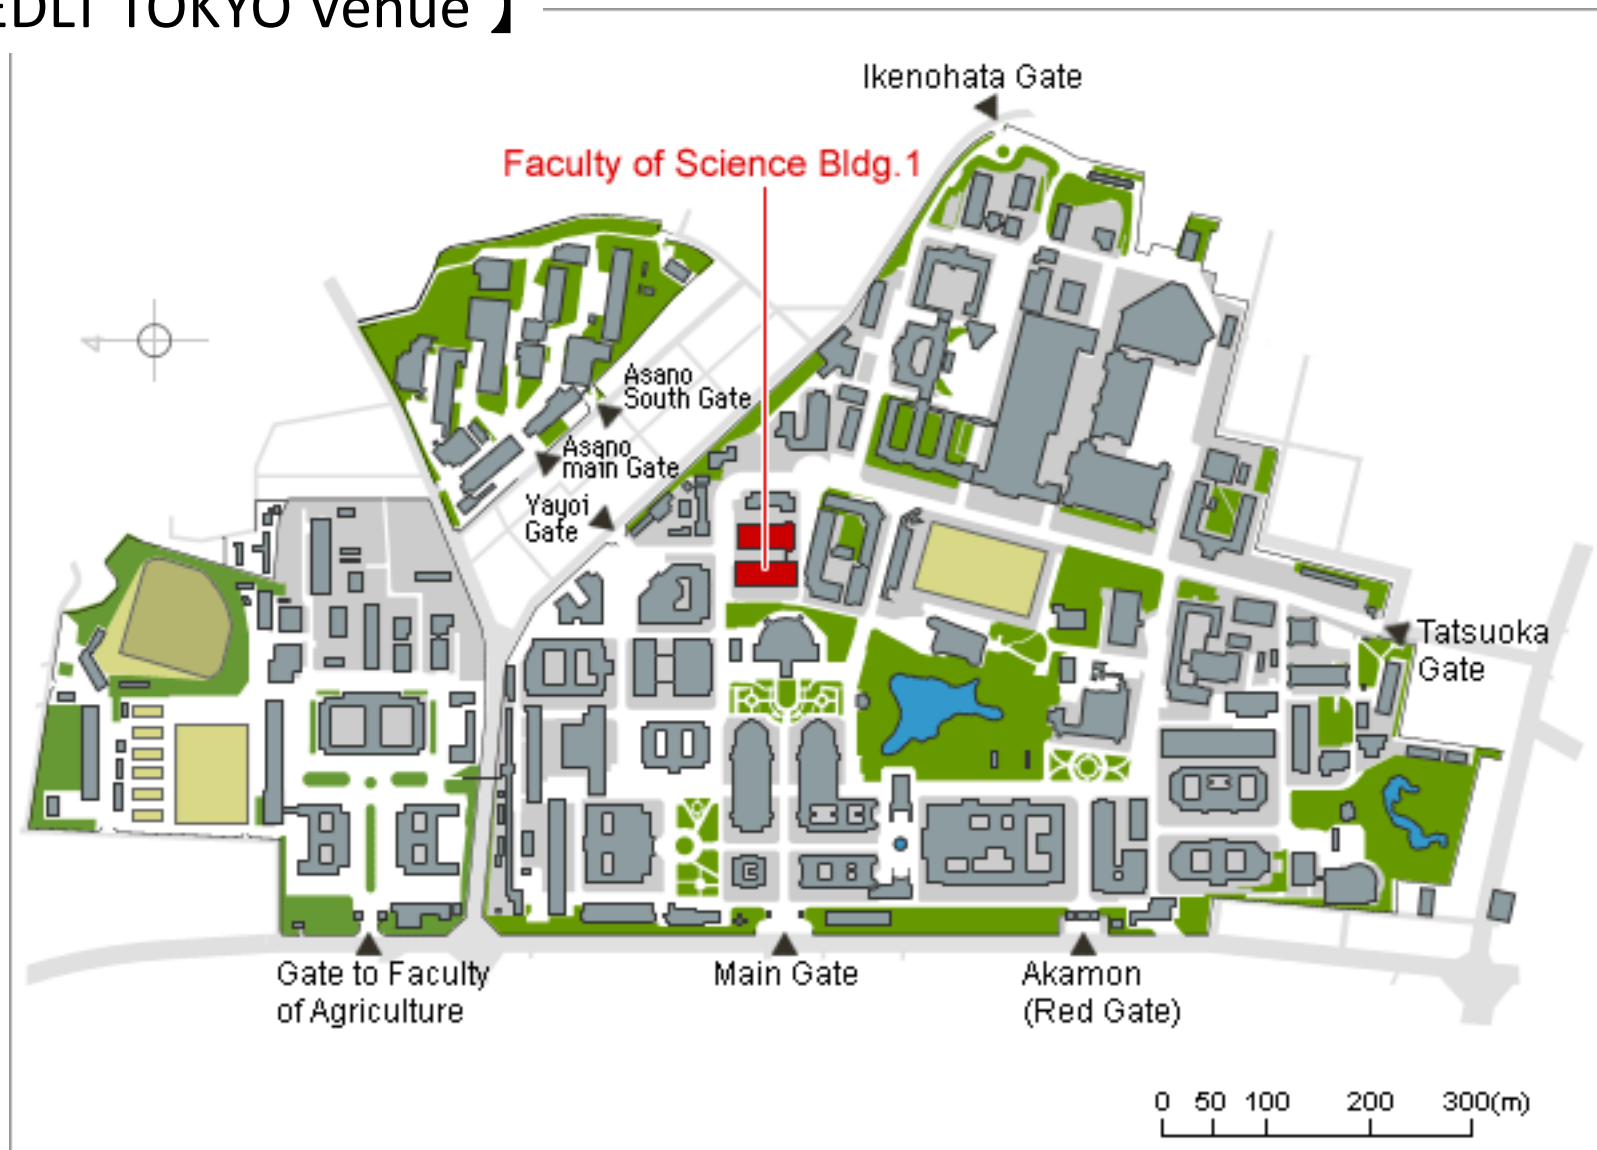

【 EDLT TOKYO Venue 】

■ Address

The secretariat section, Department of Physics, Graduate School of Science, The University of Tokyo Faculty of Science

Faculty of Science Bldg.1

2F, room 206

1F

2F