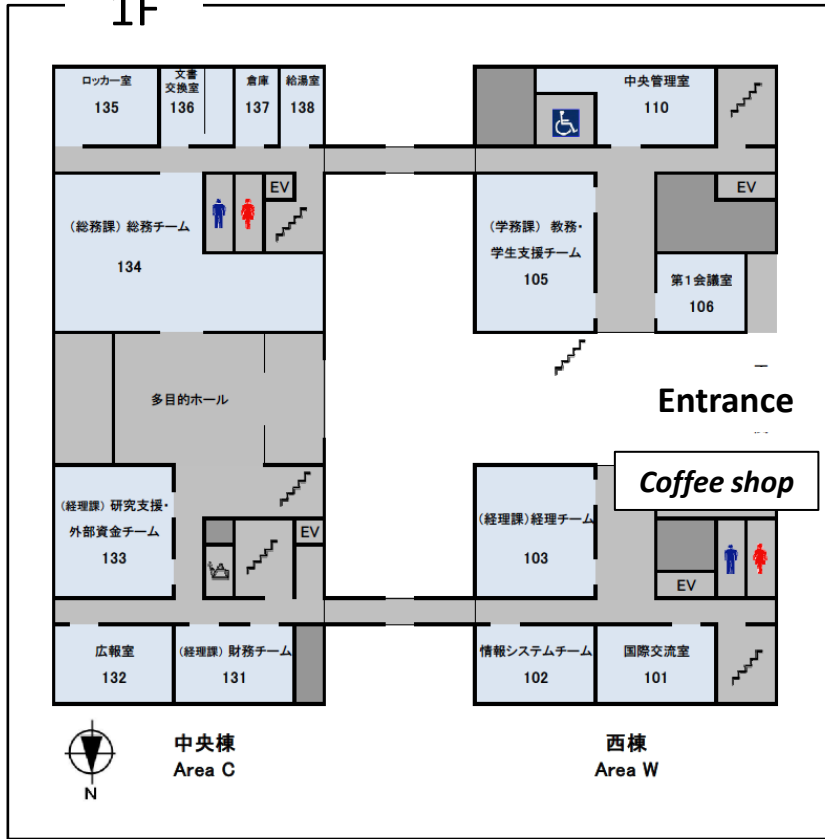

【 EDLT TOKYO Venue 】

■ Address

The secretariat section, Department of Physics, Graduate School of Science, The University of Tokyo Faculty of Science

Faculty of Science Bldg.1

2F, room 206

1F

2F