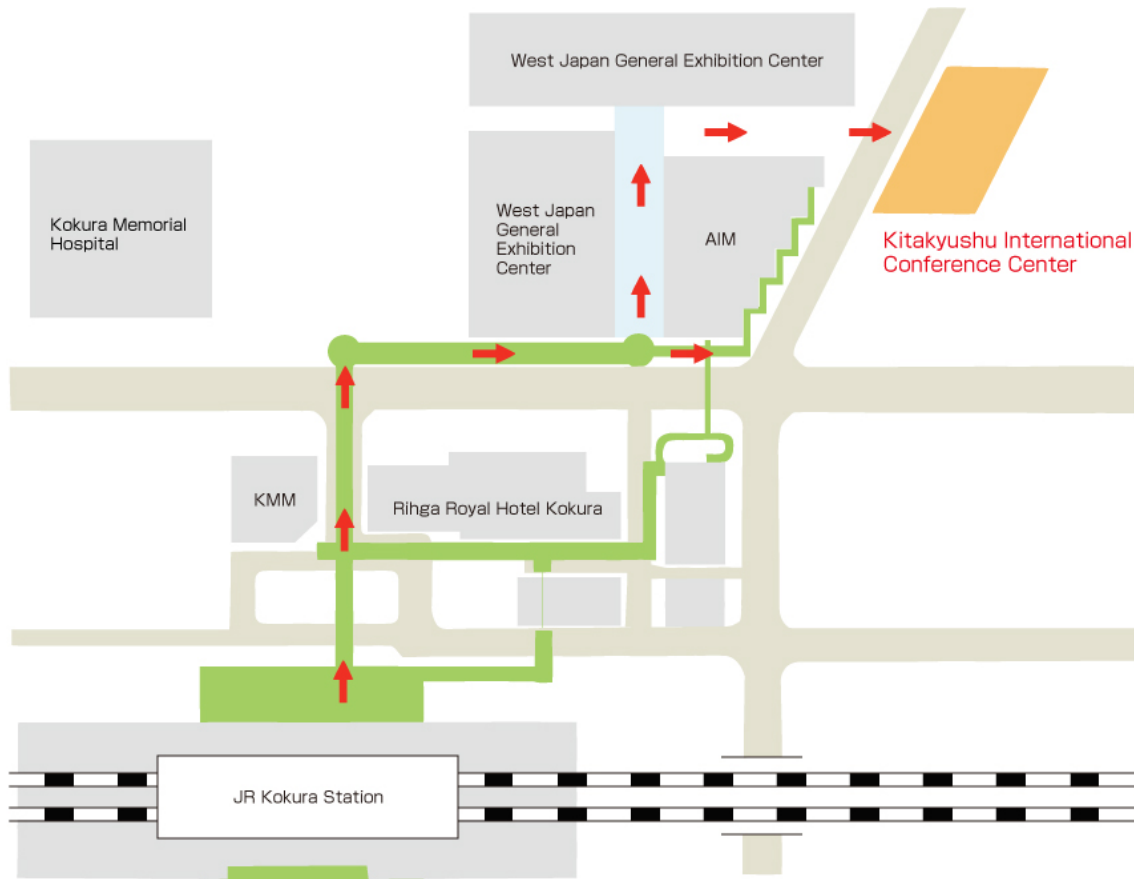

Venue

Venue of ISAE 2013 is the Kitakyushu International Conference Center. Five minutes walk from JR Kokura Station to the ISAE 2013 venue.

Venue Address

Kitakyushu International Conference Center

3-9-30, Asano, Kokurakita-ku, Kitakyushu city, Fukuoka 802-0001 JAPAN